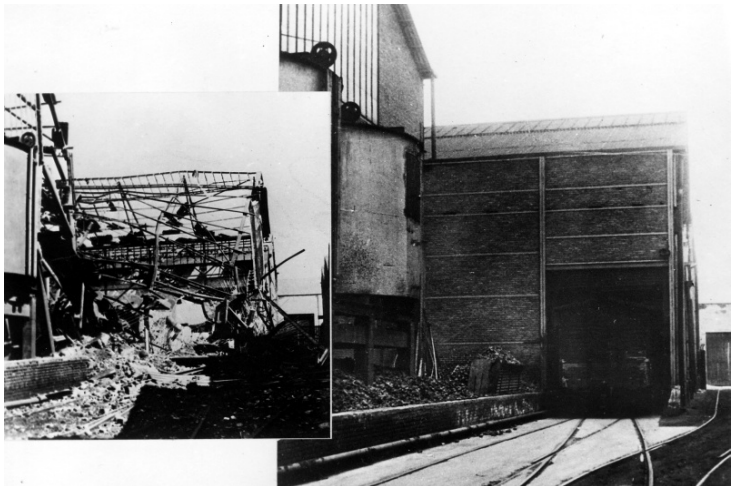

Belgian metal works before and after Marshall Plan

Description

Before and after photo of a Belgian metal works under the Marshall Plan. This photograph is also in the album "The Marshall Plan at Mid Mark" (64-1213 and 1214).

Date(s)

ca.
1947

Accession Number 58-328

5x7 inches (13x18 cm) Black & White

Keywords International relief Reconstruction (1939-1951)

HST Keywords Belgium - Belgian metal works; Marshall Plan

Rights The Library is unaware of any copyright claims to this item; use at your own risk.