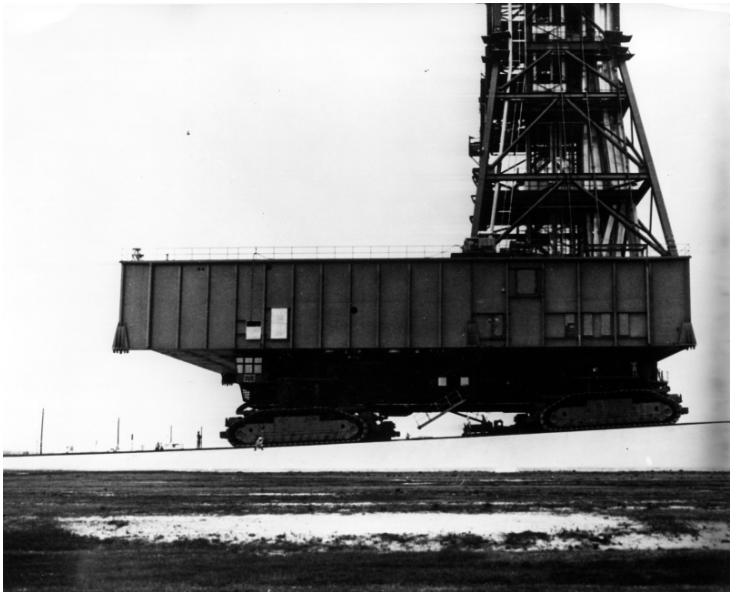

NASA's Merritt Island Launch Area

Description

A crawler transporter is shown moving on the roadway to Pad 39 at the Merritt Island, Florida Launch Area. The National Aeronautics and Space Administration giant transporter carries the 445 foot tall mobile launcher during a checkout of Saturn V facilities at the Center.