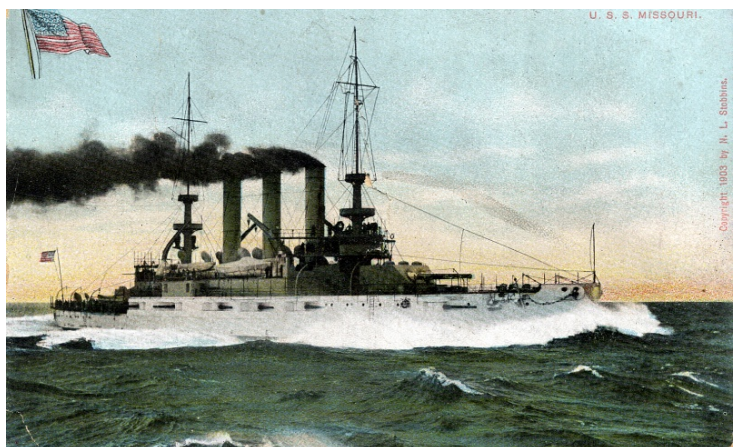

Postcard of the second U.S.S. Missouri

Description

Color postcard view of the second U.S.S. Missouri, commissioned in 1903 and in service during WWI. The card is damaged. From: Jim Kreuzberger.

Date(s)

ca.

1903

Accession Number

2004-382

5.5x3.5 inches Color

Keywords Battleships

HST Keywords Ships - U.S.S. Missouri - Postcard

Rights Public Domain - This item is in the public domain and can be used freely without further permission.