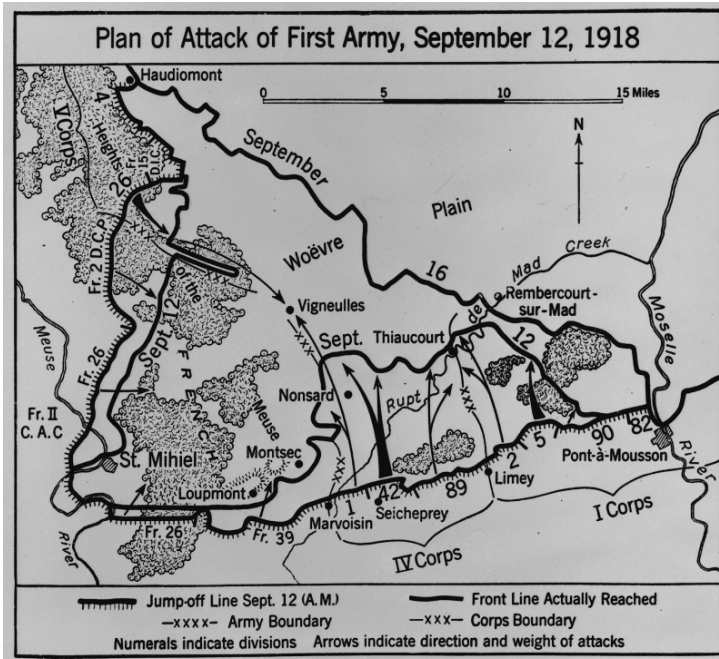

Map of plan of attack of the First Army during World War I

Description

Map of plan of attack of the First Army during World War I. Donor: Frank Freidel, who obtained these photographs from the National Archives.

Date(s)

September 12, 1918

Accession Number 65-4014

4x5 inches (10x13 cm) Black & White

Keywords Maps World War, 1914-1918

HST Keywords France - Freidel, Frank - World War I collection - Maps; World War I - General File