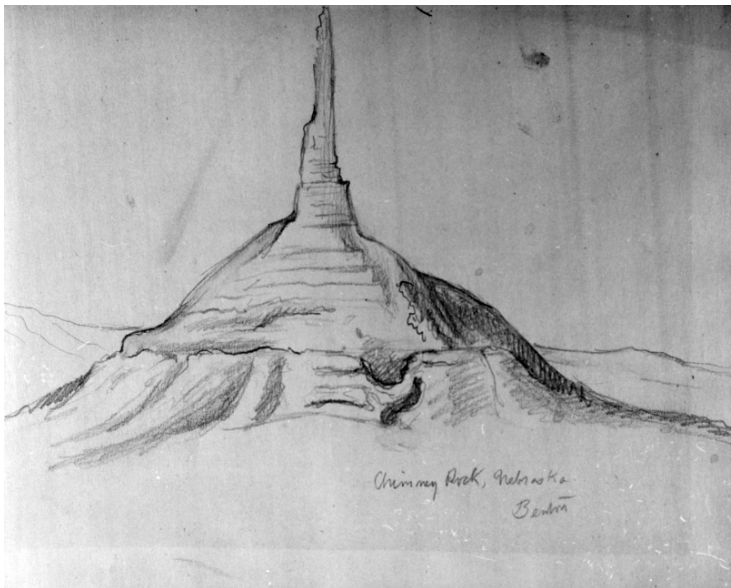

Sketch, "Chimney Rock, Nebraska"

Description

Pencil sketch done by Thomas Hart Benton in preparation for his mural for the lobby for the Harry S. Truman Library. The title is in the lower right and is signed "BENTON" in the lower right. The size of the original drawing is 7 5/8 inches by 10 5/8 inches. The original drawing is in the Truman Library Museum Collection. Donor of object: Thomas Hart Benton Estate.

Date(s)

June 15, 1975

Accession Number

78-242

8x10 inches (21x26 cm) Black & White

Keywords Artists' preparatory studies Mural painting and decoration

HST Keywords Benton - Mural - Sketch - Chimney Rock, Nebraska; Nebraska, Chimney Rock - Benton Mural - Sketch