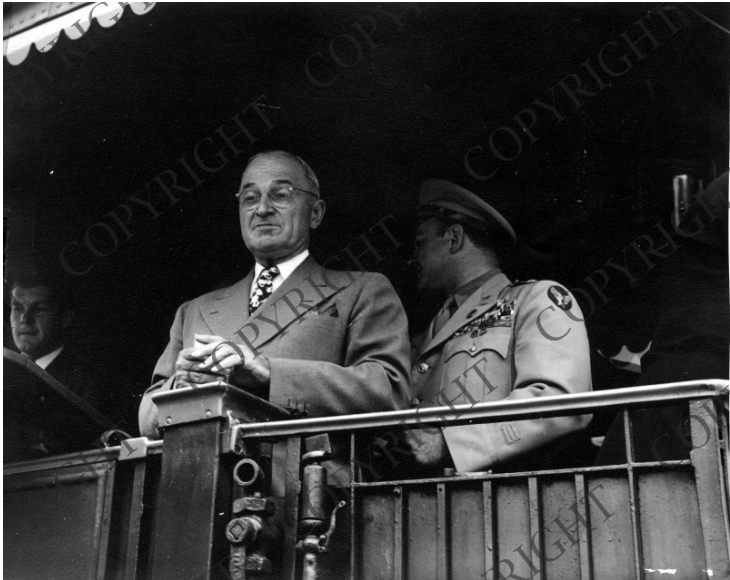

# Truman on the back of a train in Sedalia, MO

## Description

President Harry S. Truman (second from left) waits to speak from the Presidential Train at a stop in Sedalia, Missouri, June 1948. The man behind President Truman on the right is General Wallace Graham. Donor: Sam Highlyman, Sedalia Lodge No. 125, Benevolent and Protective Order of Elks, Sedalia, Missouri.

## Date(s)

June 17, 1948

**Accession Number** 59-1527-04

8x10 inches (21x26 cm) Black & White

**Keywords** Generals Presidential advisors Presidential campaign, 1948 Presidents Railroads

**HST Keywords** Truman - Campaigns - Presidential - 1948 - Missouri; Trains - Truman Aboard; Missouri - Cities - Sedalia

**People Pictured** Graham, Wallace Harry, 1910-1996 Truman, Harry S., 1884-1972

**Rights** Copyrighted - This item is copyrighted and cannot be published, reproduced, or otherwise used without the explicit permission of the copyright holder.