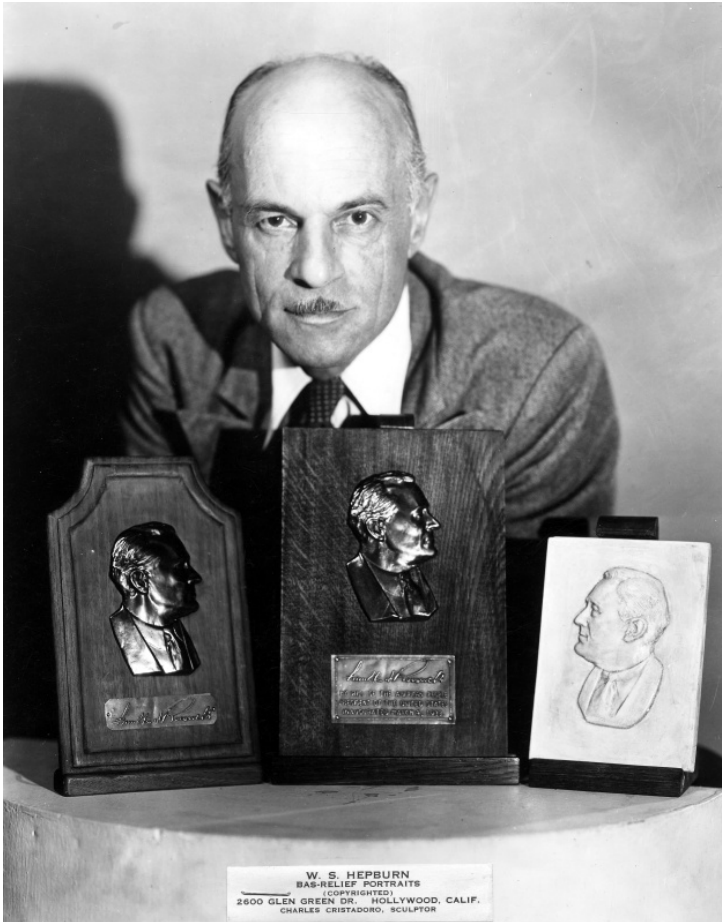

W.S. Hepburn, bas-relief portraits of Roosevelt

Description

W.S. Hepburn of Hollywood, California, poses with bas-relief portraits of President Franklin Delano Roosevelt.

Date(s)

ca.

May 1945

Accession Number 60-106

8x10 inches (21x26 cm) Black & White

Related Collection [Harry S. Truman Papers: White House Central Files: President's Personal File](#)

Keywords Portraits Decorative arts

HST Keywords Roosevelt, Franklin D. - Portraits - Bas relief