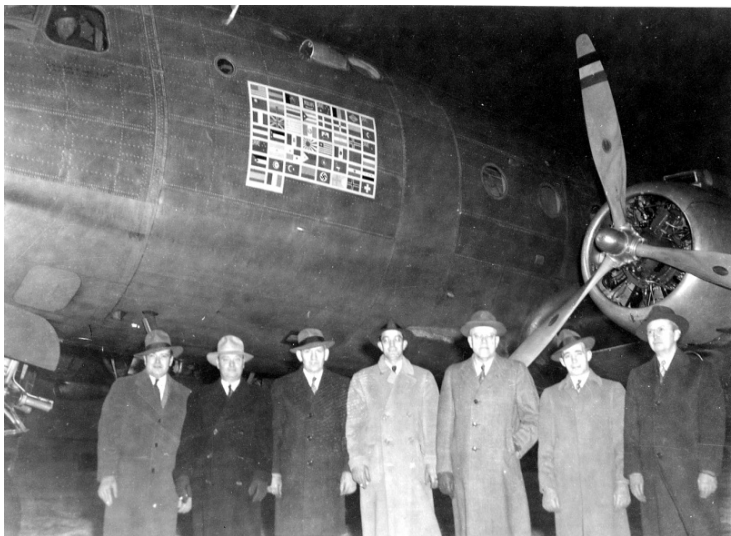

Men standing in front of Sacred Cow

Description

A group of unidentified men (probably reporters) standing in front of President Harry S. Truman's plane, the Sacred Cow.

Date(s)

ca.
1946

Accession Number 60-434-02

4x5 inches (10x13 cm) Black & White

Keywords Men Presidential aircraft

HST Keywords Airplanes - Sacred Cow;

Rights Public Domain - This item is in the public domain and can be used freely without further permission.