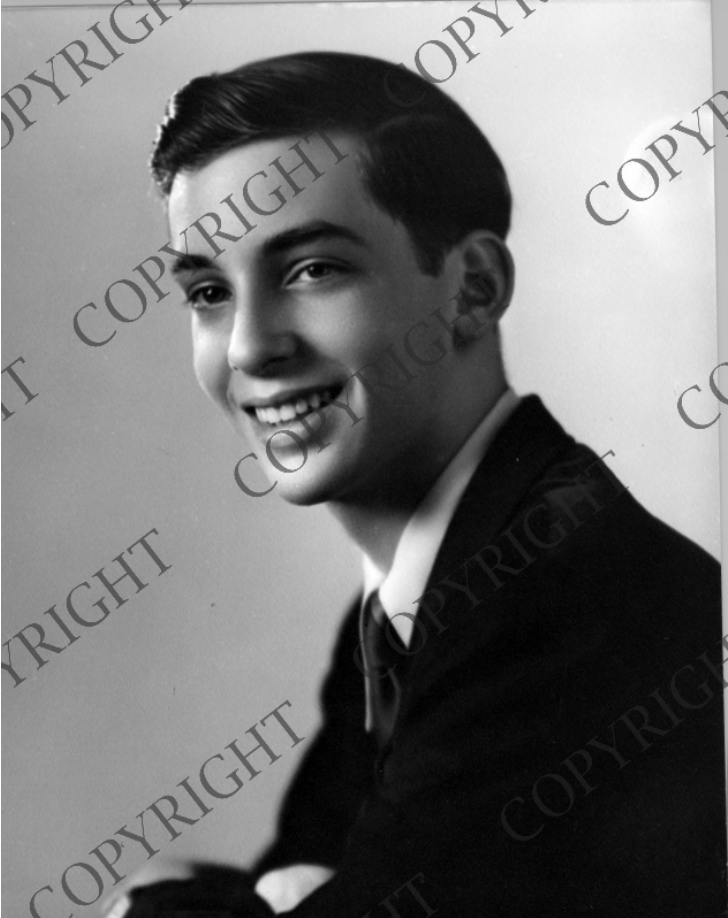

Head-and-shoulders Portrait of David Wallace as Teenager

Description

Head-and-shoulders studio portrait of David Wallace, probably in his middle teens, wearing a suit. He is the son of Fred Wallace and nephew of Bess Wallace.

From: Truman Home.

Date(s)

ca.

1949

Accession Number

2009-1906

8x10 inches (21x26 cm) Black & White

Related Collection [Papers of Harry S. Truman Pertaining to Family, Business, and Personal Affairs](#)

Keywords Portraits Presidential family

HST Keywords Truman - Relatives - Wallace Family - Wallace, David

People Pictured Wallace, David Frederick, 1934-

Rights Copyrighted - This item is copyrighted and cannot be published, reproduced, or otherwise used without the explicit permission of the copyright holder.