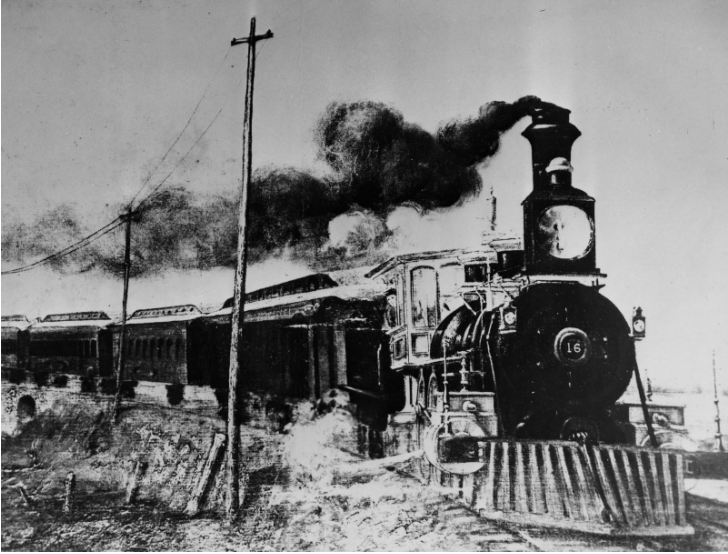

Train of 1852

Description

Early day train of about 1852. Train on the St. Louis, Kansas City & Northern Railroad. From: Kansas City Chamber of Commerce and the Missouri, Kansas, and Texas Railroad

Date(s)

1852

Accession Number 62-796

5x7 inches (13x18 cm) Black & White

Keywords Railroads

HST Keywords Trains - St. Louis, Kansas City, and Northern

Rights The Library is unaware of any copyright claims to this item; use at your own risk.