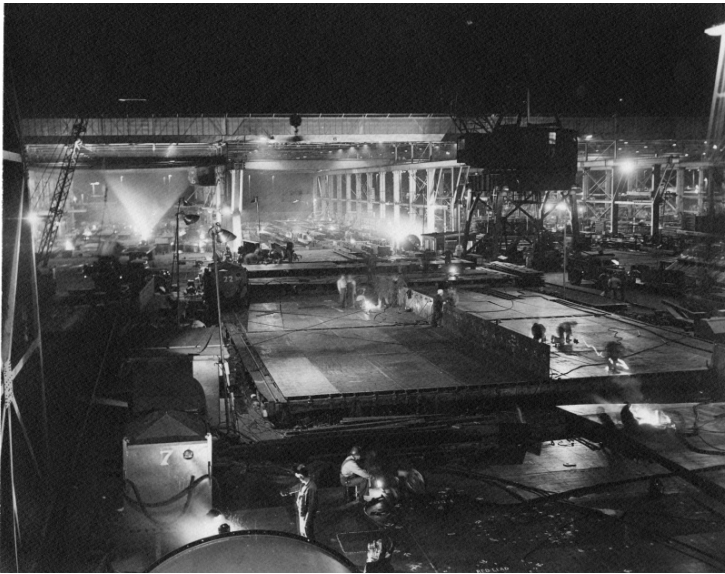

# Ship Construction

## Description

A shipyard at night with ships under construction, California Shipbuilding Corporation, Terminal Island, California.

## Date(s)

March 26, 1943

**Accession Number** 63-273

7.5x9.5 inches    Black & White

**Related Collection** [Schindler, Alfred Papers](#)

**Keywords** Ships    Shipyards    Shipbuilding

**Rights** The Library is unaware of any copyright claims to this item; use at your own risk.