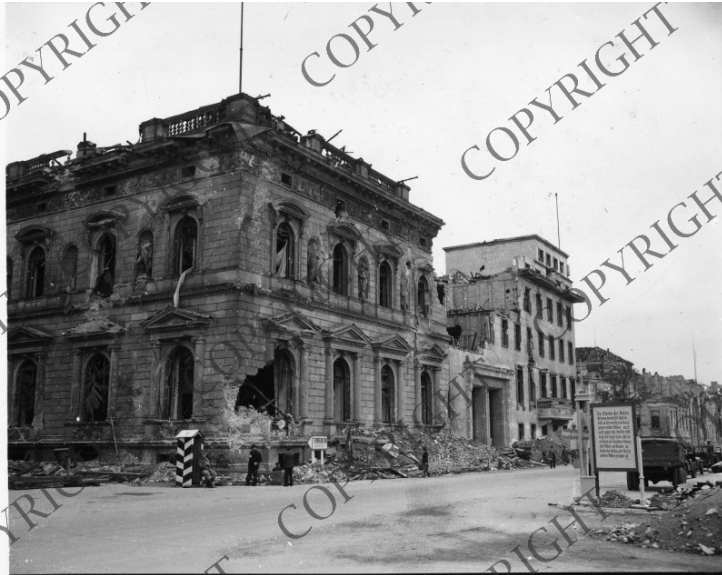

Allied Forces Enter Berlin: Two Chancellery Buildings

Description

A view of the ruins of two Reich Chancellery buildings on Wilhelm Platz in Berlin, Germany. On the left is the Vice Chancellery used by Franz von Papen and on the right is the Chancellery where Adolf Hitler had his offices.

Date(s)

1945

Accession Number 63-438

4x6 inches (10x15 cm) Black & White

Related Collection [Redding, John M. Papers](#)

Keywords Buildings Streets World War, 1939-1945 War damage

Rights Copyrighted - This item is copyrighted and cannot be published, reproduced, or otherwise used without the explicit permission of the copyright holder.