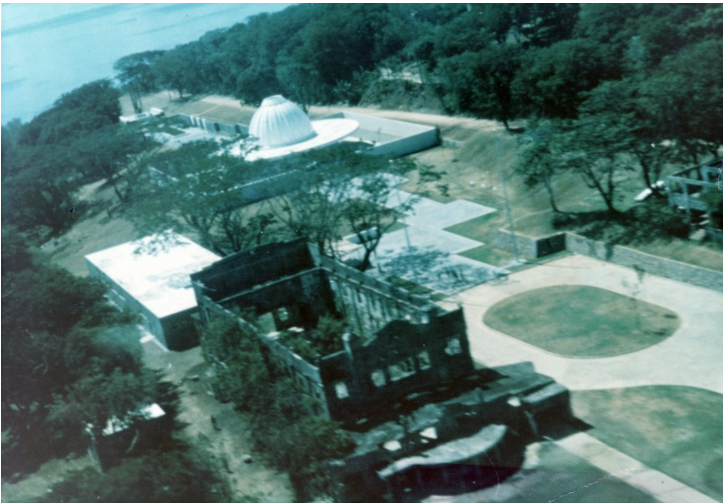

Aerial View of the Pacific War Memorial

Description

Aerial view of the Pacific War Memorial. The theatre ruins appear in the foreground. The Memorial is located in Corregidor, Philippines.

Date(s)

June 22, 1968

Accession Number 2013-3118

5x7 inches (13x18 cm) Color

Related Collection [O'Neal, Emmet Papers](#)

Keywords Aerial photographs Memorials

HST Keywords Philippines, Corregidor

Rights The Library is unaware of any copyright claims to this item; use at your own risk.