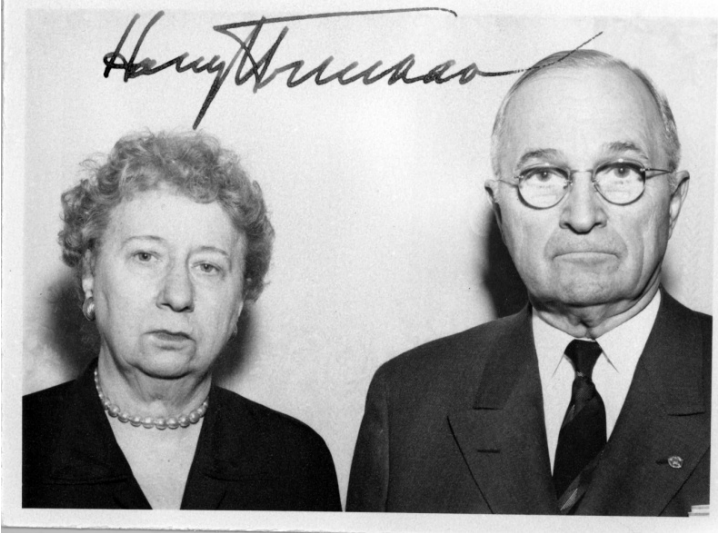

Harry and Bess Truman, with Harry Truman Autograph

Description

An unsmiling Harry and Bess Truman pose for the photographer in a snapshot signed by "Harry Truman."

Date(s)

April 6, 1956

Accession Number 94-308

8x10 inches (21x26 cm) Black & White

Related Collection [Harry S. Truman Papers Post-Presidential Papers](#)

Keywords Autographs Ex-presidents First ladies

HST Keywords Truman - Autographs - Photo signed; Truman - Family - Wife - 1954; Truman - Bess - Family - HST - 1954

People Pictured Truman, Bess Wallace, 1885-1982 Truman, Harry S., 1884-1972

Rights Public Domain - This item is in the public domain and can be used freely without further permission.

Note: If you use this image, rights assessment and attribution are your responsibility.