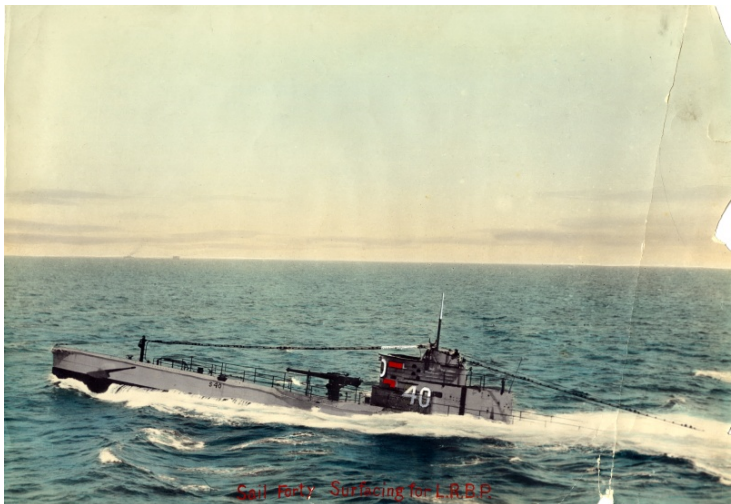

Sail Forty Surfacing for L.R.B.P

Description

Tinted drawing of S-40 surfacing. Embossed with "Sail Forty Surfacing for L.R.B.P." Lewis Parks served on the S-40 in 1930 as Executive Officer.

Date(s)

ca.
1940

Accession Number 2015-25

12.5 x 8.625 inches Color

Related Collection [Parks, Lewis S. Papers](#)

Keywords Submarines (Ships)

Rights The Library is unaware of any copyright claims to this item; use at your own risk.