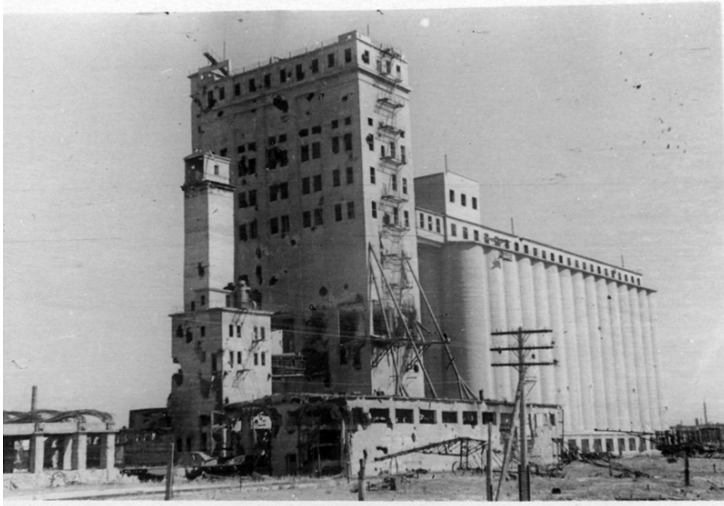

Grain Elevator in Stalingrad

Description

This grain elevator in Stalingrad has sustained some damage, but is still standing after German bombing. This snapshot was retrieved from German prisoners of war. This series includes photos 2009-2671 to 2009-2713 and 2009-2735, 2009-2736.

Date(s)

ca.

1942

Accession Number

2009-2701

3 x 2 inches Black & White

Related Collection [Locke, Edwin A., Jr. Papers](#)

Keywords Buildings World War, 1939-1945 War damage