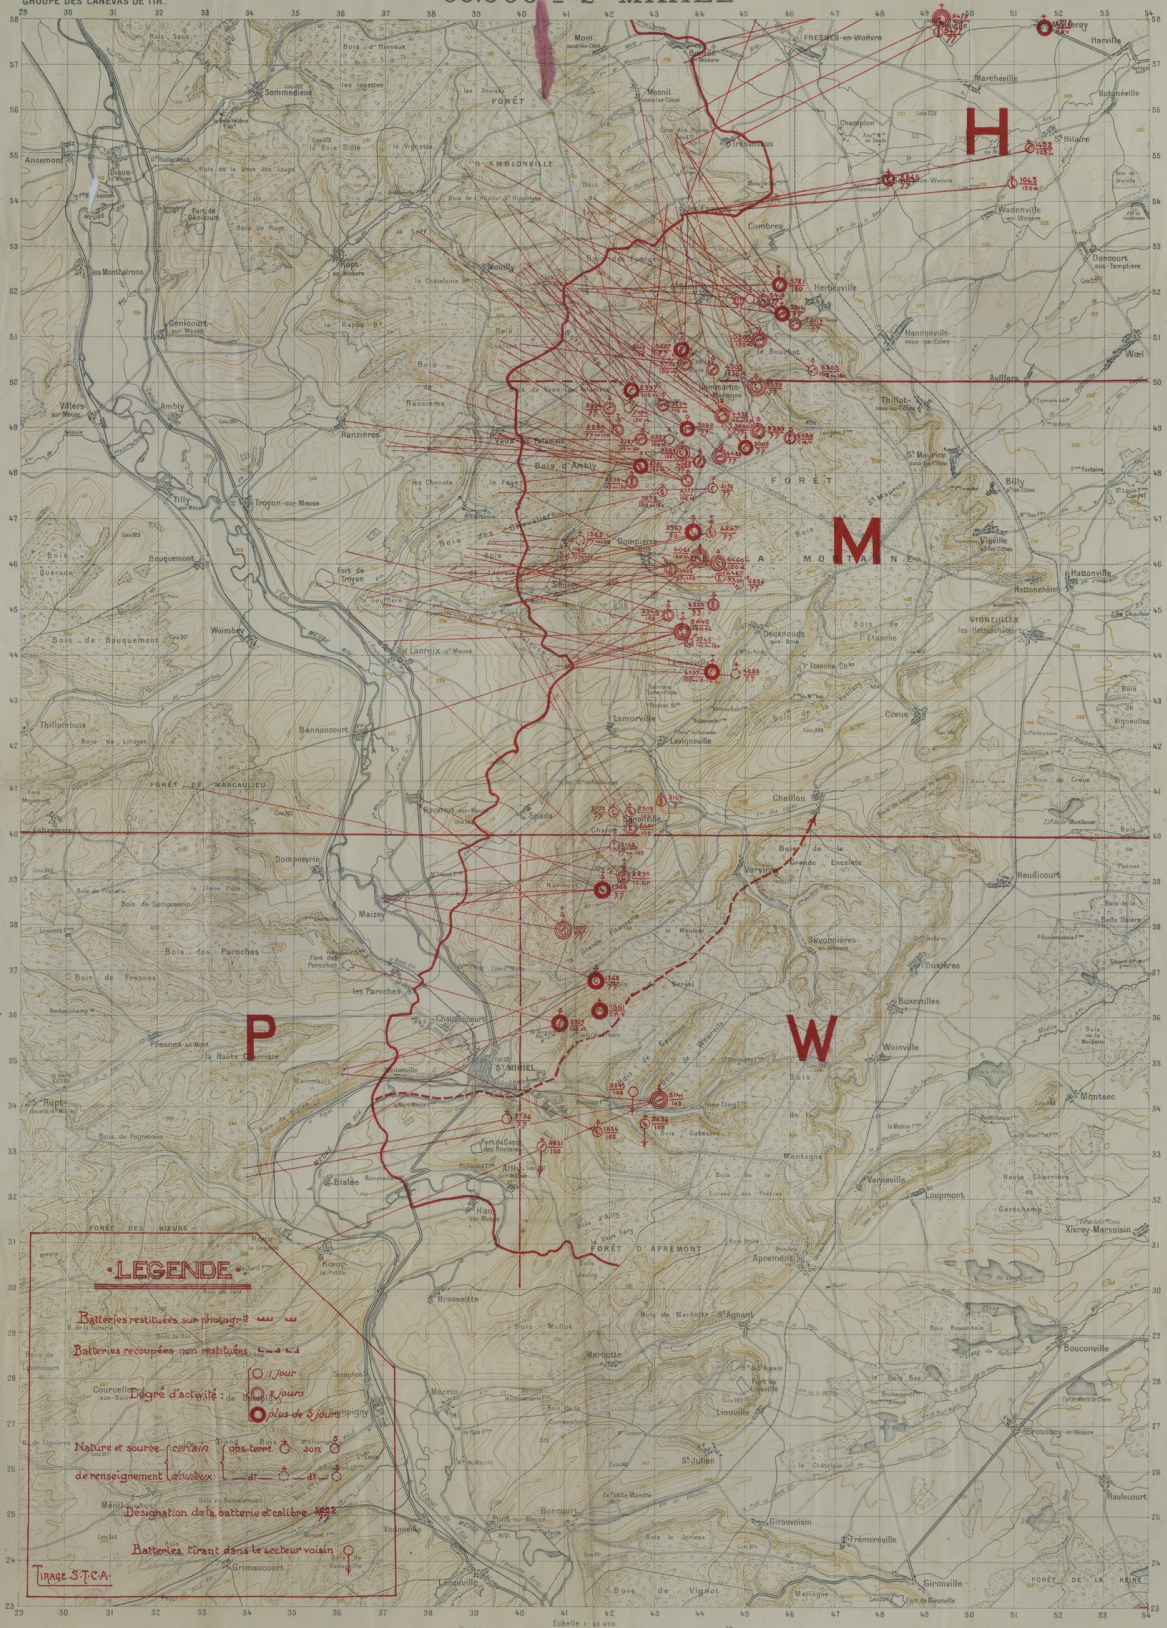

GROUPE DES CANEVAS DE TIR.

50.000^e - ST MIHIEL

LEGENDE

- Batteries restituées aux protagonistes
- Batteries récupérées non restituées
- Nature et source certain (observé) de renseignements douteux
- Designation de la batterie et colline
- Batteries tirant dans le secteur voisin

Tirage S.T.C.A.

Echelle 1:50.000